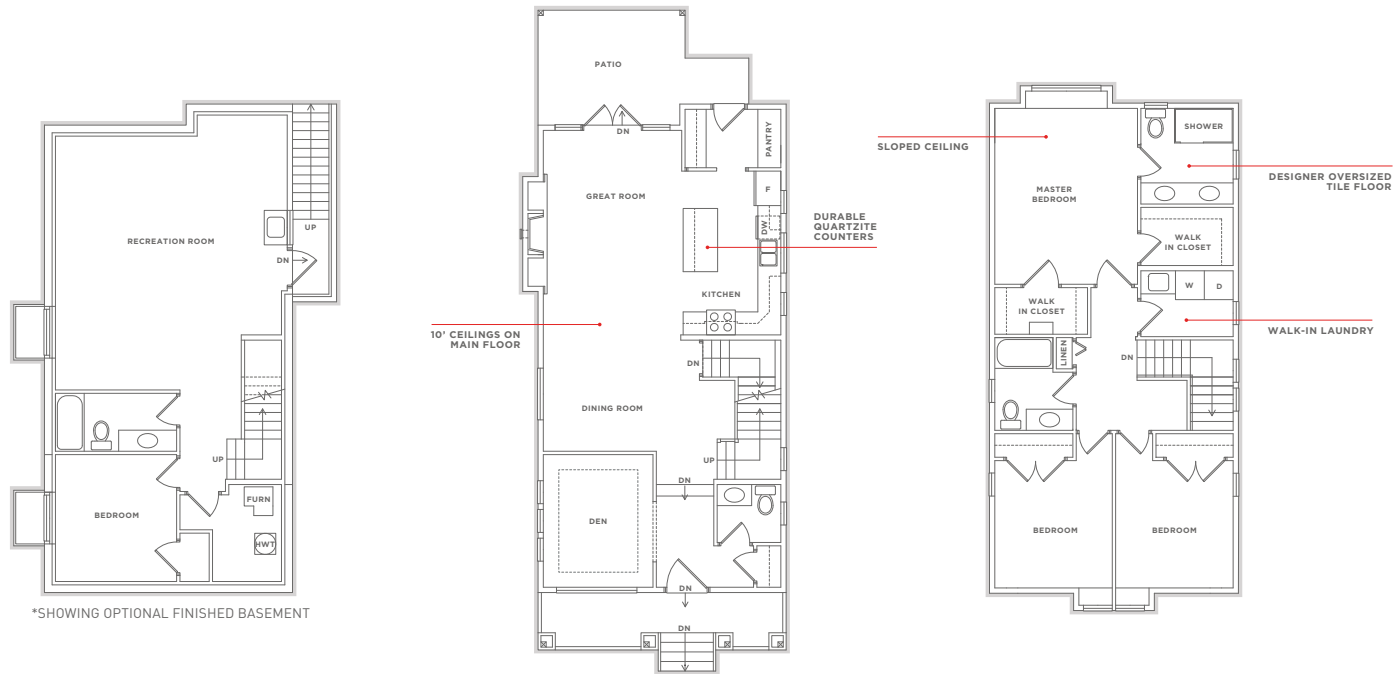

LOT 11

4 BEDROOM 3.5 BATHROOM

LOT SIZE 3,487 SQFT
LIVING AREA 2,673 SQFT

*INCLUDING FINISHED BASEMENT

*SHOWING OPTIONAL FINISHED BASEMENT

LOWER FLOOR
895 SQFT

MAIN FLOOR
908 SQFT

UPPER FLOOR
870 SQFT