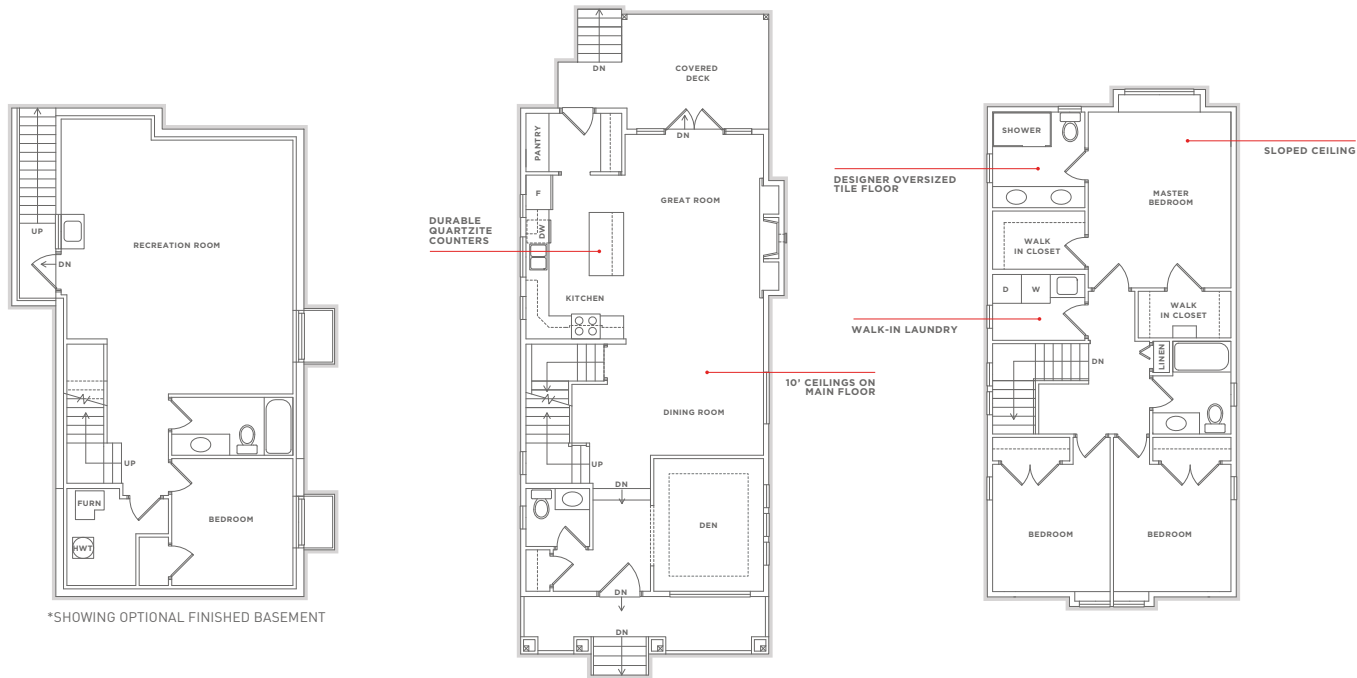

LOT 22

4 BEDROOM 3.5 BATHROOM

LOT SIZE 3,886 SQFT
LIVING AREA 2,878 SQFT

*SHOWING OPTIONAL FINISHED BASEMENT

LOWER FLOOR
964 SQFT

MAIN FLOOR
972 SQFT

UPPER FLOOR
942 SQFT