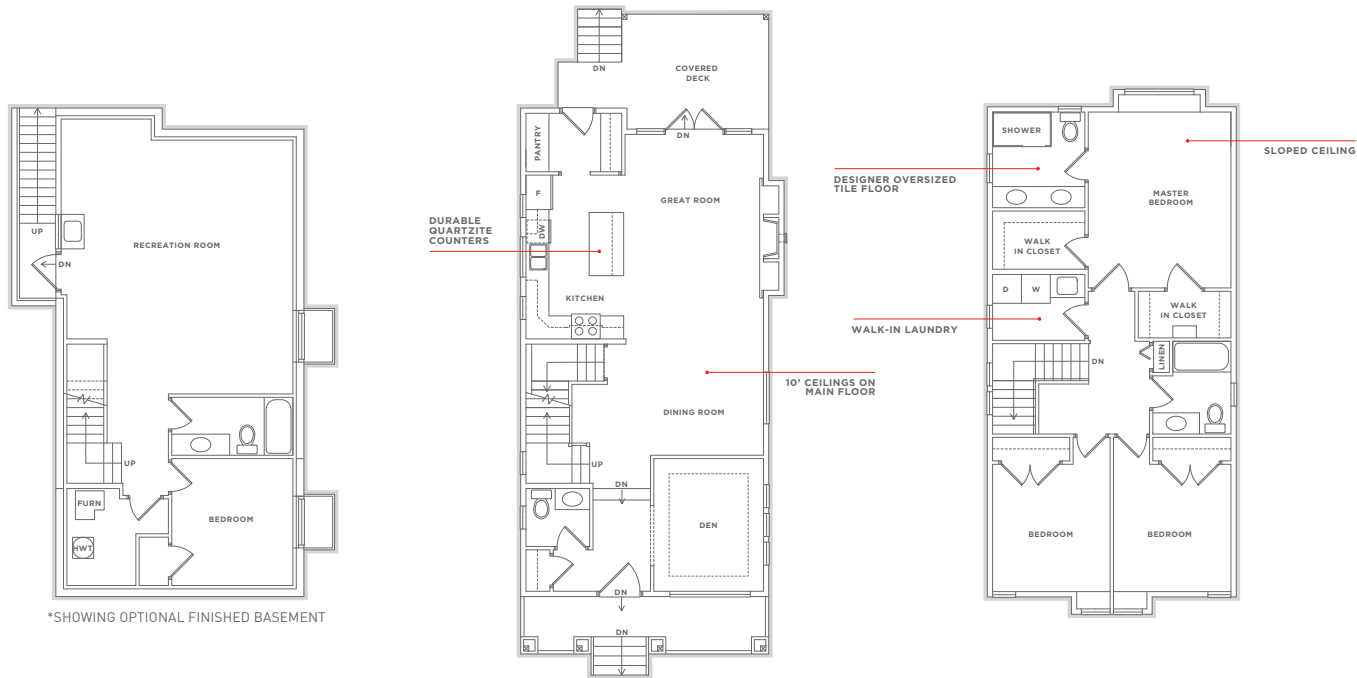

LOT 24

4 BEDROOM 3.5 BATHROOM

LOT SIZE 3,886 SQFT
LIVING AREA 2,878 SQFT

*SHOWING OPTIONAL FINISHED BASEMENT

LOWER FLOOR
964 SQFT

MAIN FLOOR
972 SQFT

UPPER FLOOR
942 SQFT