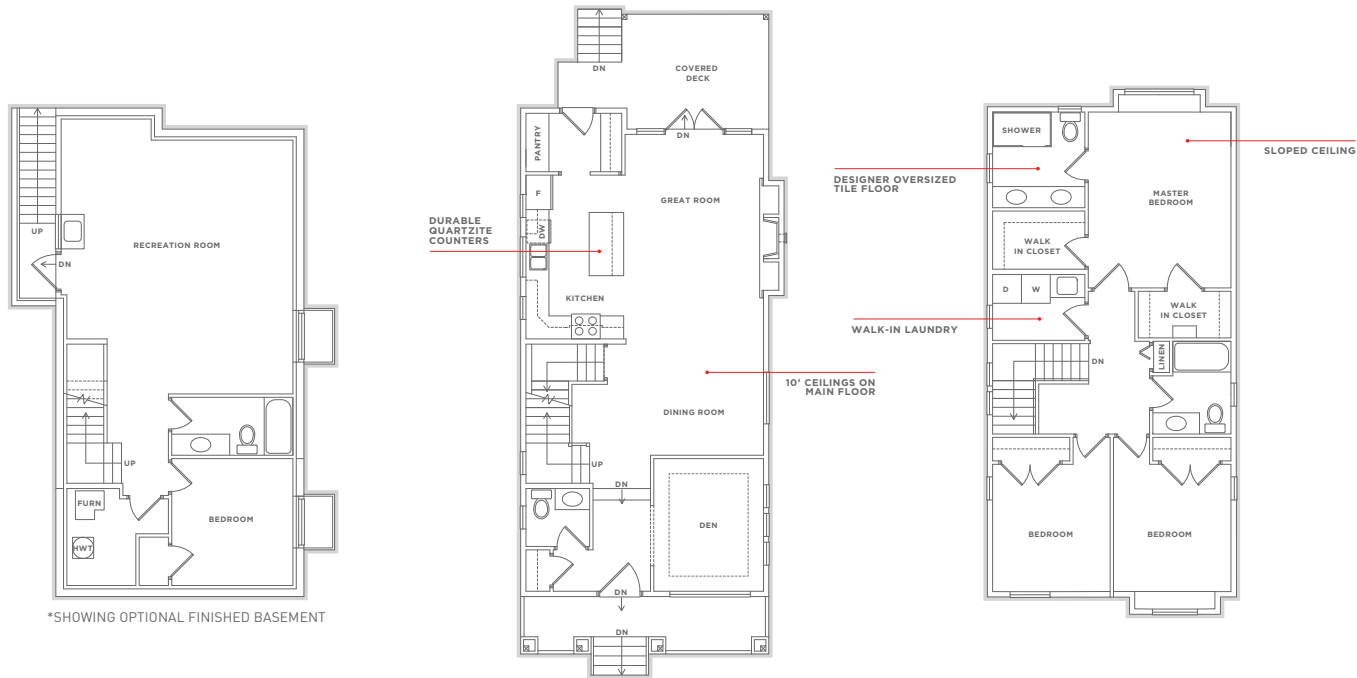

LOT 25

4 BEDROOM 3.5 BATHROOM

LOT SIZE 3,886 SQFT
LIVING AREA 2,878 SQFT

*SHOWING OPTIONAL FINISHED BASEMENT

LOWER FLOOR
964 SQFT

MAIN FLOOR
972 SQFT

UPPER FLOOR
942 SQFT