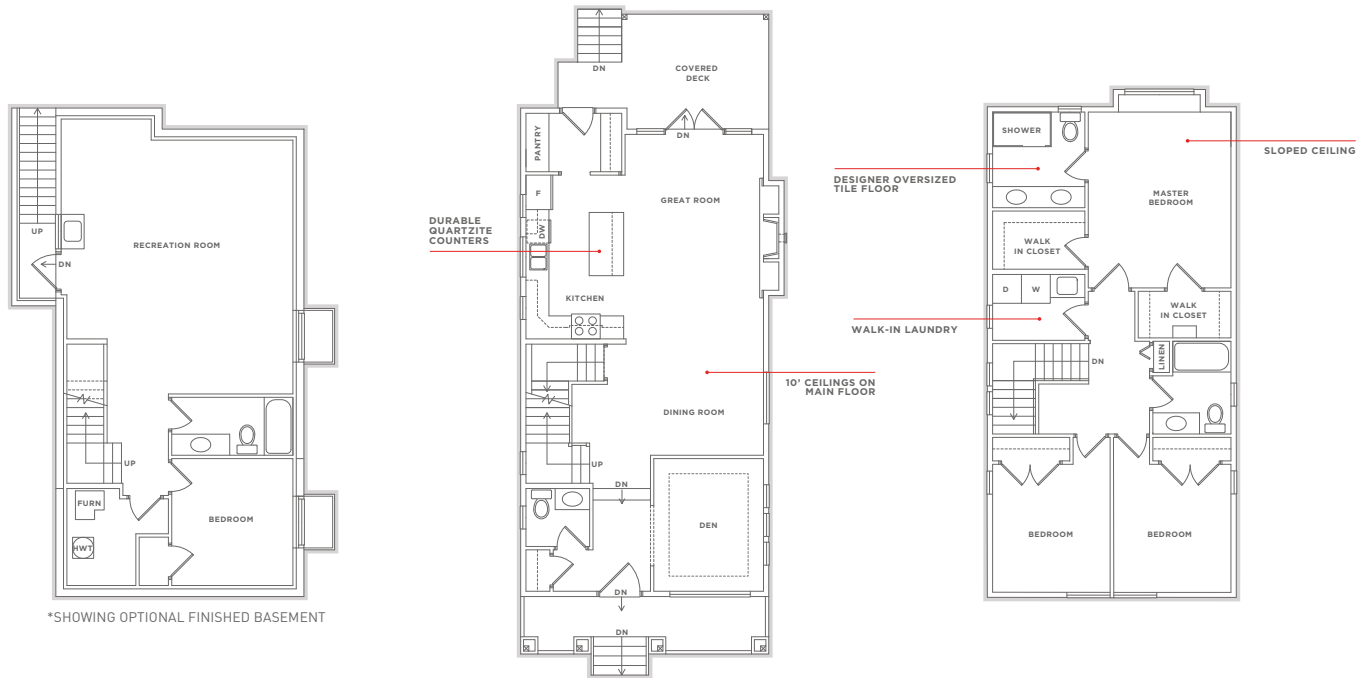

LOT 26

4 BEDROOM 3.5 BATHROOM

LOT SIZE 3,886 SQFT
LIVING AREA 2,878 SQFT

*SHOWING OPTIONAL FINISHED BASEMENT

LOWER FLOOR
964 SQFT

MAIN FLOOR
972 SQFT

UPPER FLOOR
942 SQFT