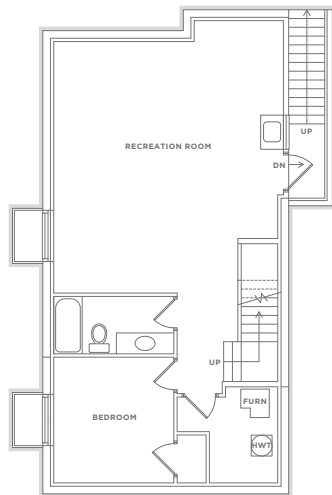

ORCHARD SERIES

4 BEDROOM
3.5 BATHROOM

LOT SIZE 3,486-4,246 SQFT
LIVING AREA 2,667-2,878 SQFT

*SHOWING OPTIONAL FINISHED BASEMENT

LOWER FLOOR
895 SQFT

MAIN FLOOR
908 SQFT

UPPER FLOOR
870 SQFT