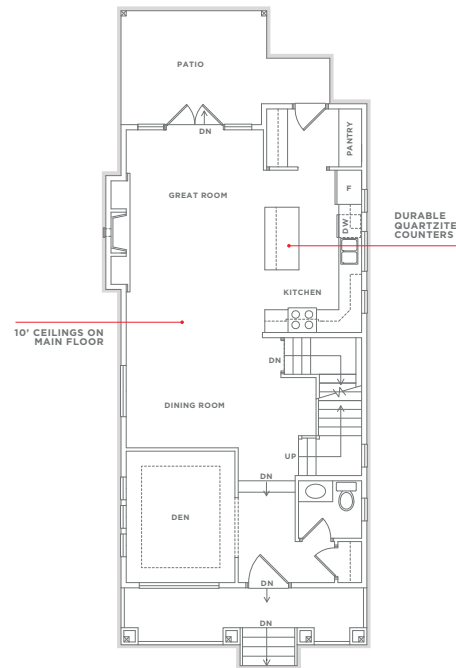

ORCHARD SERIES

4 BEDROOM
3.5 BATHROOM

LOT SIZE 3,486-4,246 SQFT
LIVING AREA 2,667-2,878 SQFT

*SHOWING OPTIONAL FINISHED BASEMENT

LOWER FLOOR
895 SQFT

MAIN FLOOR
908 SQFT

UPPER FLOOR
870 SQFT