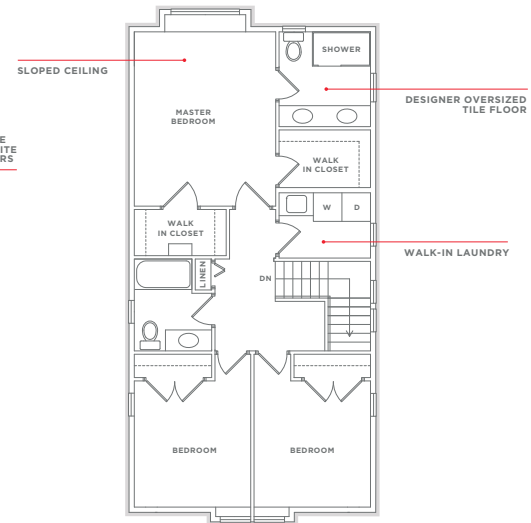

ORCHARD SERIES

4 BEDROOM
3.5 BATHROOM

LOT SIZE 3,486-4,246 SQFT
LIVING AREA 2,667-2,878 SQFT

*SHOWING OPTIONAL FINISHED BASEMENT

LOWER FLOOR
895 SQFT

MAIN FLOOR
908 SQFT

UPPER FLOOR
870 SQFT