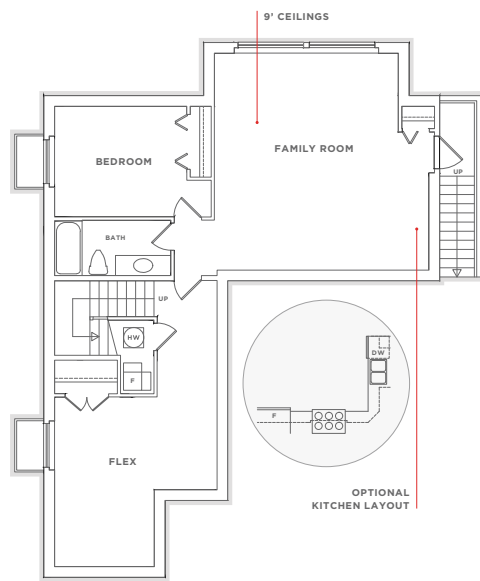

ESTATE B SERIES

4 BEDROOM / 4.5 BATHROOM

LOT SIZE 3,600+ SQFT

LIVING AREA 3,300+ SQFT

*INCLUDES OPTIONAL ONE BEDROOM LEGAL BASEMENT SUITE

*SQUARE FOOTAGE WILL VARY BY LOT

*SHOWING OPTIONAL ONE BEDROOM LEGAL BASEMENT SUITE

LOWER FLOOR

1,108 SQFT APPROX.

MAIN FLOOR

1,100 SQFT APPROX.

UPPER FLOOR

1,098 SQFT APPROX.