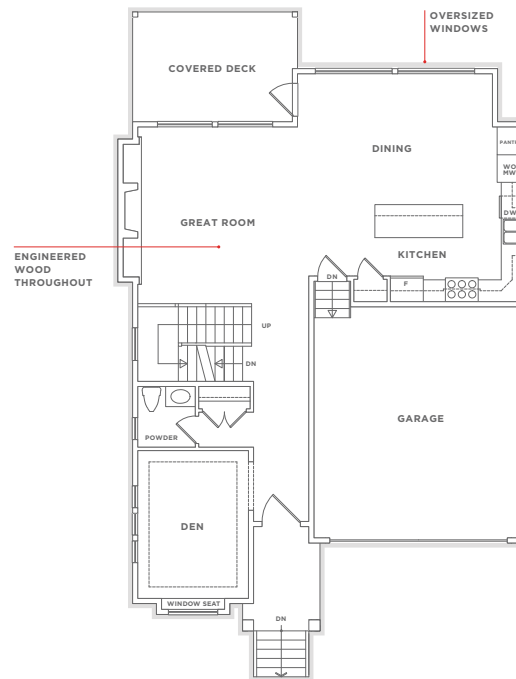

ESTATE B SERIES

4 BEDROOM / 4.5 BATHROOM

LOT SIZE 3,600+ SQFT

LIVING AREA 3,300+ SQFT

*INCLUDES OPTIONAL ONE BEDROOM LEGAL BASEMENT SUITE

*SQUARE FOOTAGE WILL VARY BY LOT

*SHOWING OPTIONAL ONE BEDROOM LEGAL BASEMENT SUITE

LOWER FLOOR

1,108 SQFT APPROX.

MAIN FLOOR

1,100 SQFT APPROX.

UPPER FLOOR

1,098 SQFT APPROX.