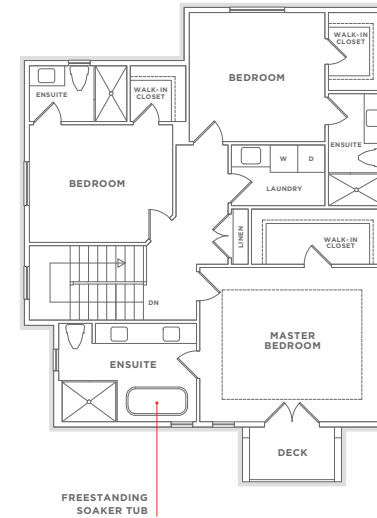

ESTATE B SERIES

4 BEDROOM / 4.5 BATHROOM

LOT SIZE 3,600+ SQFT

LIVING AREA 3,300+ SQFT

*INCLUDES OPTIONAL ONE BEDROOM LEGAL BASEMENT SUITE

*SQUARE FOOTAGE WILL VARY BY LOT

*SHOWING OPTIONAL ONE BEDROOM LEGAL BASEMENT SUITE

LOWER FLOOR

1,108 SQFT APPROX.

MAIN FLOOR

1,100 SQFT APPROX.

UPPER FLOOR

1,098 SQFT APPROX.