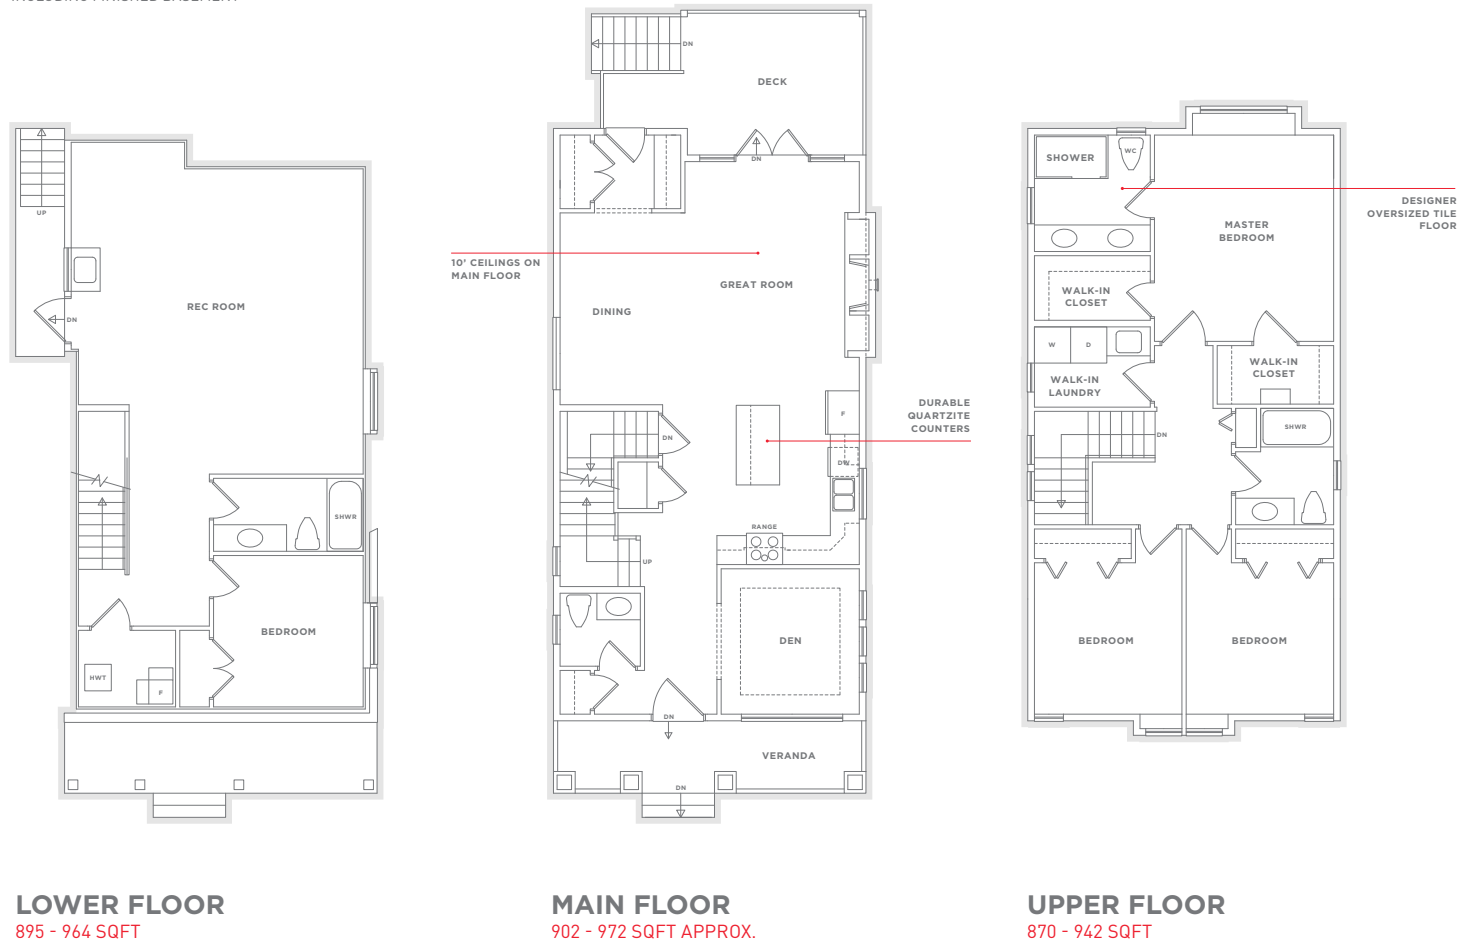

ORCHARD SERIES

4 BEDROOM
3.5 BATHROOM

LOT SIZE 3,486-4,246 SQFT
LIVING AREA 2,667-2,878 SQFT

*INCLUDING FINISHED BASEMENT

LOWER FLOOR
895 - 964 SQFT

MAIN FLOOR
902 - 972 SQFT APPROX.

UPPER FLOOR
870 - 942 SQFT